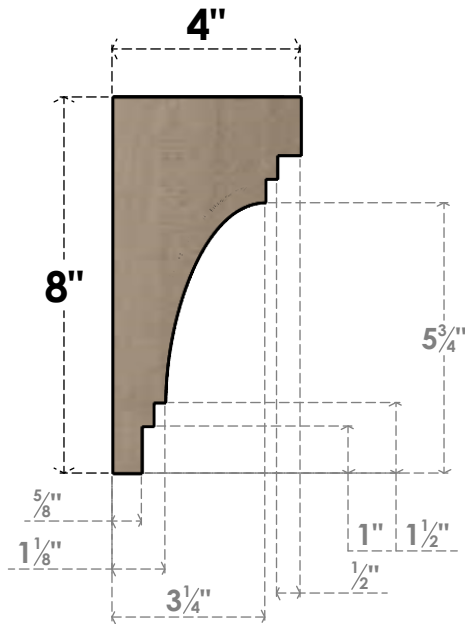

# ITEM NUMBER: CORU04X04X08PECRCPR

4"W X 4"D X 8"H SERIES 2 WIDE PESCADERO ROUGH CEDAR TIMBERTHANE FAUX WOOD CORBEL, PRIMED

**SIDE PROFILE**

**FRONT PROFILE**

**ISOMETRIC**

EKENA MILLWORK  
2300 WEST MAIN ST.  
CLARKSVILLE, TX 75426  
TOLL FREE: 866-607-0453  
WWW.EKENAMILLWORK.COM

**NOTES**

1. INSTALLATION TO BE COMPLETED IN ACCORDANCE WITH MANUFACTURER'S SPECIFICATIONS.
2. DRAWING MAY NOT BE TO SCALE
3. THIS DRAWING IS INTENDED FOR DESIGN AND PLANNING PURPOSES ONLY.
4. ALL INFORMATION CONTAINED HEREIN WAS CURRENT AT THE TIME OF DEVELOPMENT BUT MUST BE REVIEWED AND APPROVED BY THE PRODUCT MANUFACTURER TO BE CONSIDERED ACCURATE.
5. TIMBERTHANE ARCHITECTURAL PRODUCTS ARE MADE FROM HIGH DENSITY URETHANE AND COME FACTORY PRIMED