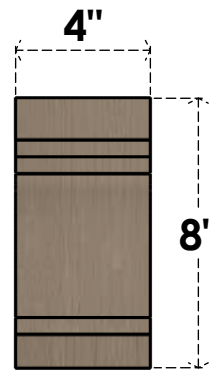

# ITEM NUMBER: CORU04X04X08PECRCPR

4"W X 4"D X 8"H SERIES 2 WIDE PESCADERO ROUGH CEDAR TIMBERTHANE FAUX WOOD CORBEL, PRIMED

**SIDE PROFILE**

**FRONT PROFILE**

**ISOMETRIC**

EKENA MILLWORK  
2300 WEST MAIN ST.  
CLARKSVILLE, TX 75426  
TOLL FREE: 866-607-0453  
WWW.EKENAMILLWORK.COM

**NOTES**

1. INSTALLATION TO BE COMPLETED IN ACCORDANCE WITH MANUFACTURER'S SPECIFICATIONS.
2. DRAWING MAY NOT BE TO SCALE
3. THIS DRAWING IS INTENDED FOR DESIGN AND PLANNING PURPOSES ONLY.
4. ALL INFORMATION CONTAINED HEREIN WAS CURRENT AT THE TIME OF DEVELOPMENT BUT MUST BE REVIEWED AND APPROVED BY THE PRODUCT MANUFACTURER TO BE CONSIDERED ACCURATE.
5. TIMBERTHANE ARCHITECTURAL PRODUCTS ARE MADE FROM HIGH DENSITY URETHANE AND COME FACTORY PRIMED