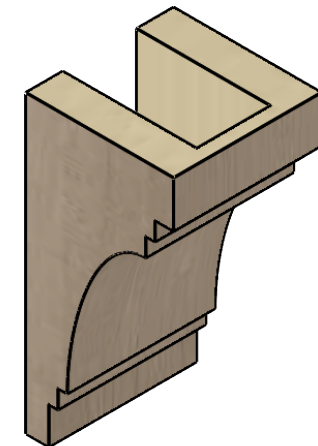

# ITEM NUMBER: CORU04X04X08PECRCPR

4"W X 4"D X 8"H SERIES 2 WIDE PESCADERO ROUGH CEDAR TIMBERTHANE FAUX WOOD CORBEL, PRIMED

**SIDE PROFILE**

**FRONT PROFILE**

**ISOMETRIC**

EKENA MILLWORK  
2300 WEST MAIN ST.  
CLARKSVILLE, TX 75426  
TOLL FREE: 866-607-0453  
WWW.EKENAMILLWORK.COM

**NOTES**

1. INSTALLATION TO BE COMPLETED IN ACCORDANCE WITH MANUFACTURER'S SPECIFICATIONS.
2. DRAWING MAY NOT BE TO SCALE
3. THIS DRAWING IS INTENDED FOR DESIGN AND PLANNING PURPOSES ONLY.
4. ALL INFORMATION CONTAINED HEREIN WAS CURRENT AT THE TIME OF DEVELOPMENT BUT MUST BE REVIEWED AND APPROVED BY THE PRODUCT MANUFACTURER TO BE CONSIDERED ACCURATE.
5. TIMBERTHANE ARCHITECTURAL PRODUCTS ARE MADE FROM HIGH DENSITY URETHANE AND COME FACTORY PRIMED